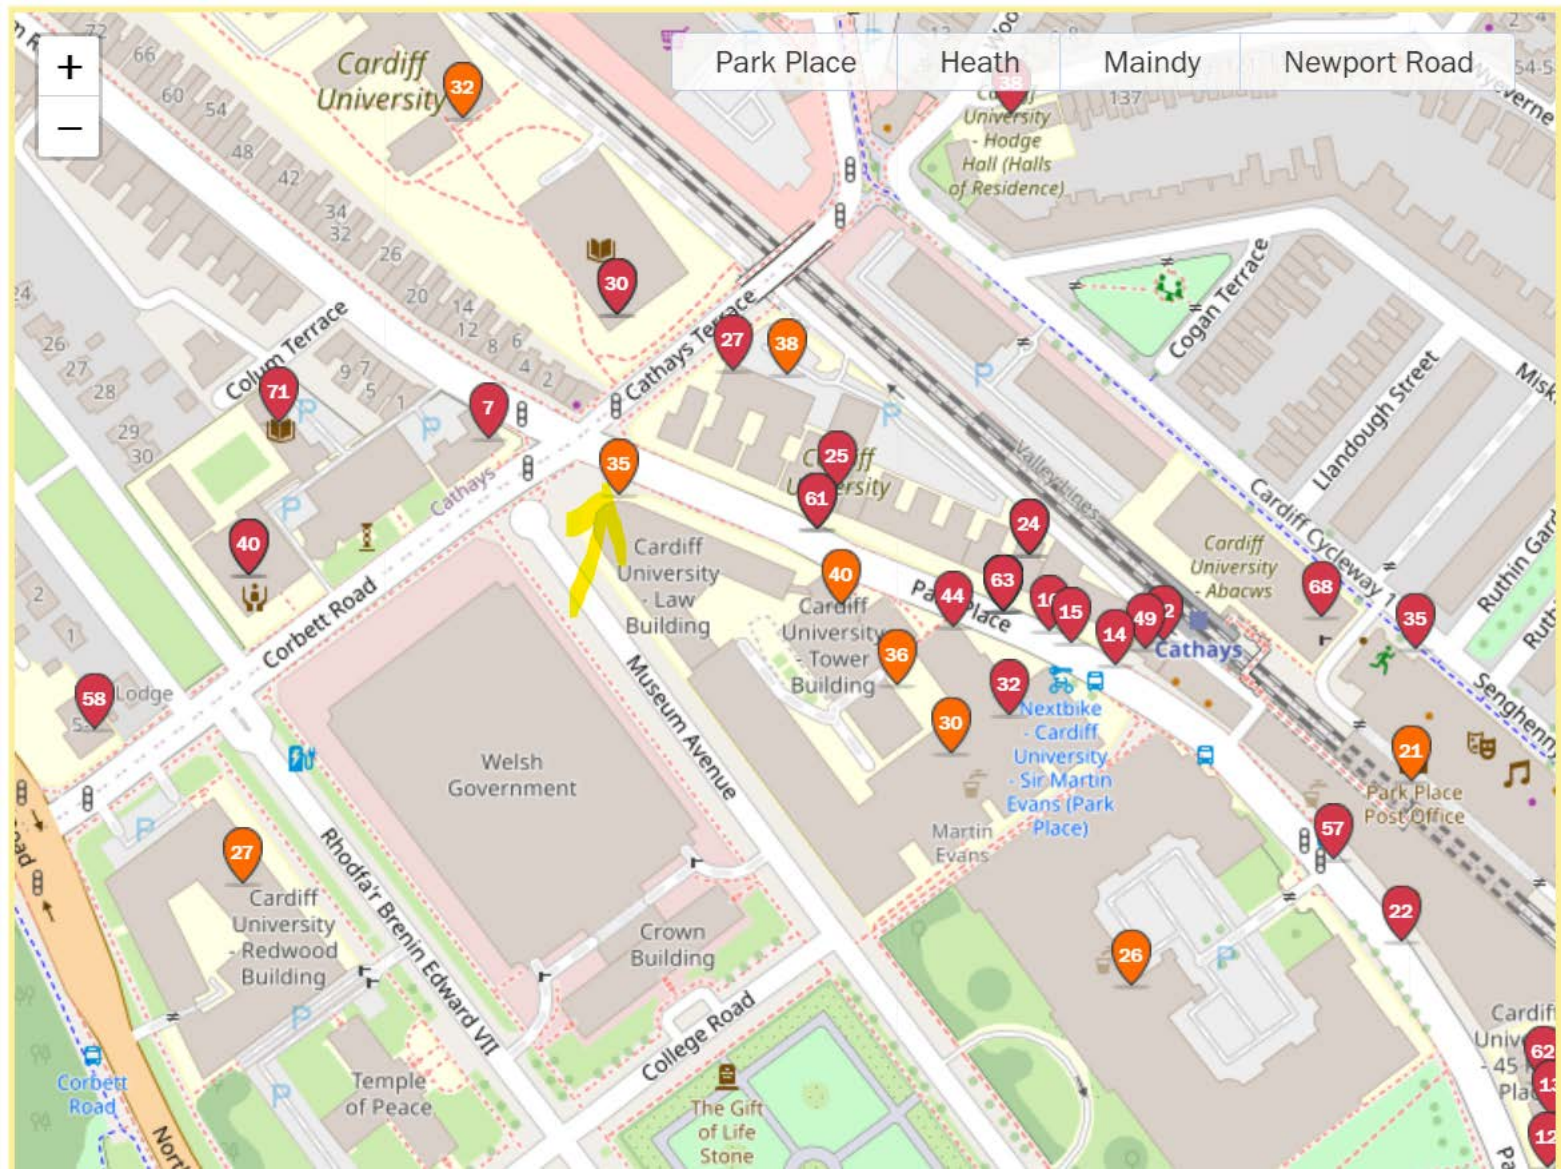

Park Place    Heath    Maindy    Newport Road

Cardiff University

Colum Terrace

Cathays Terrace

Corbett Road

Museum Avenue

Rhodfa'r Brenin Edward VII

College Road

Cogan Terrace

Cardiff University Abacws

Nextbike - Cardiff University - Sir Martin Evans (Park Place)

Park Place Post Office

Cardiff University - 45 - Plat